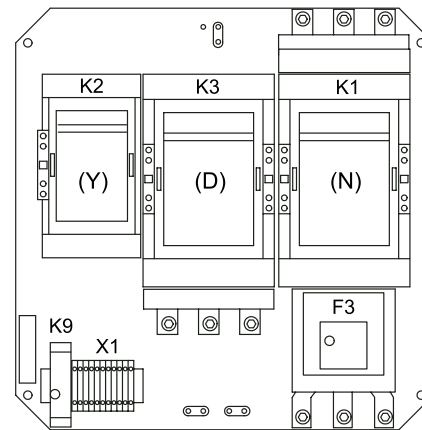

Replacement for EH-type unit (principle)

MacGregor solutions and services for handling marine cargoes, vessel operations, offshore loads, crude/LNG transfer and offshore mooring are all *designed to perform with the sea*.

MacGregor is part of Cargotec (Nasdaq Helsinki: CGCBV).

Published by MacGregor. Copyright © MacGregor January 2018. All rights reserved. No part of this publication may be reproduced, stored, photocopied, recorded or transmitted without permission of the copyright owner.