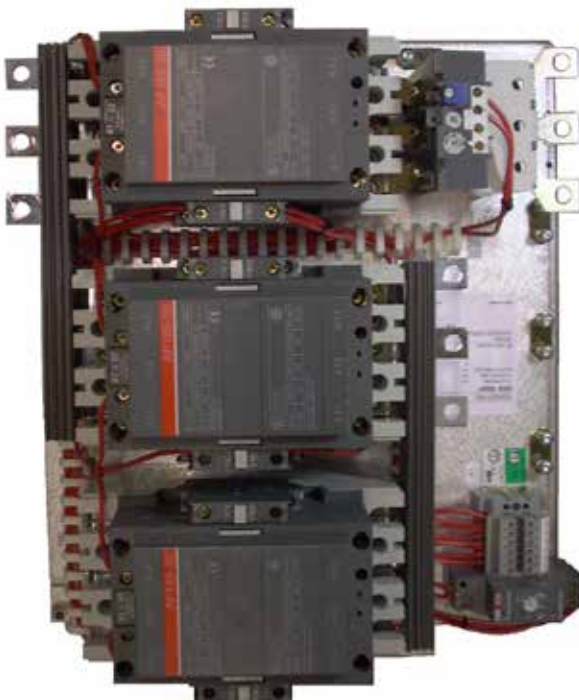

Y/D Star Delta starter

Technical information CM-110

Replacing historic starters with new Y/D Star Delta units improves crane performance and reliability, and overcomes the issue of obsolete spare parts. EG-type and EH-type Star Delta starters, used on older cranes, are no longer in production and include parts such as contacts, coils and over-current relays.

Y/D Star Delta starters feature an intelligent 'soft-start' function that avoids starting current peaks and reduces stresses on mechanical and hydraulic components.

Advantages of a new Y/D starter

- Less sensitive to voltage drops and electrical disturbances, resulting in increased reliability
- Better spare parts availability for parts such as contacts and over-current relays
- Easy to install as the new unit fits existing fastenings screws in A-type cubicles
- Delivered as a complete unit with all necessary assembly, mechanical and electrical parts for installation.

New type

Old type EG

At your service

MACGREGOR

Designed to perform with the sea

Ordering information

Old Star Delta starters are replaced as a complete unit according to the table below:

Old Part-No	Type	New Part-No
5591 2143-933	KDEG 160T	5591 2180-320
5591 2143-939	KDEG 160T	
5591 2143-953	KDEG 315T	5591 2180-321
5591 2143-959	KDEG 315T	
5591 2143-963	KDEG 315T	
5591 2143-969	KDEG 315T	
5591 2145-828	DEHS 100	1218586
5591 2145-838	DEHS 160	5591 2181-320
5591 2145-842	DEHS 160	
5591 2146-216	DEHS 160	
5591 2146-265	DEHS 160	
5591 2146-266	DEHS 160	
5591 2146-346	DEHS 160	
5591 2146-355	DEHS 160	
5591 2146-356	DEHS 160	
5591 2148-150	DEHS 210	
5591 2148-151	DEHS 210	
5591 2148-200	DEHS 210	
5591 2148-201	DEHS 210	
5591 2149-150	DEHS 210	
5591 2149-151	DEHS 210	
5591 2149-200	DEHS 210	
5591 2149-201	DEHS 210	
5591 2145-852	DEHS 250	
5591 2146-455	DEHS 250	
5591 2146-456	DEHS 250	
5591 2146-535	DEHS 250	
5591 2146-536	DEHS 250	
5591 2146-555	DEHS 550	5591 2182-501
5591 2146-556	DEHS 550	